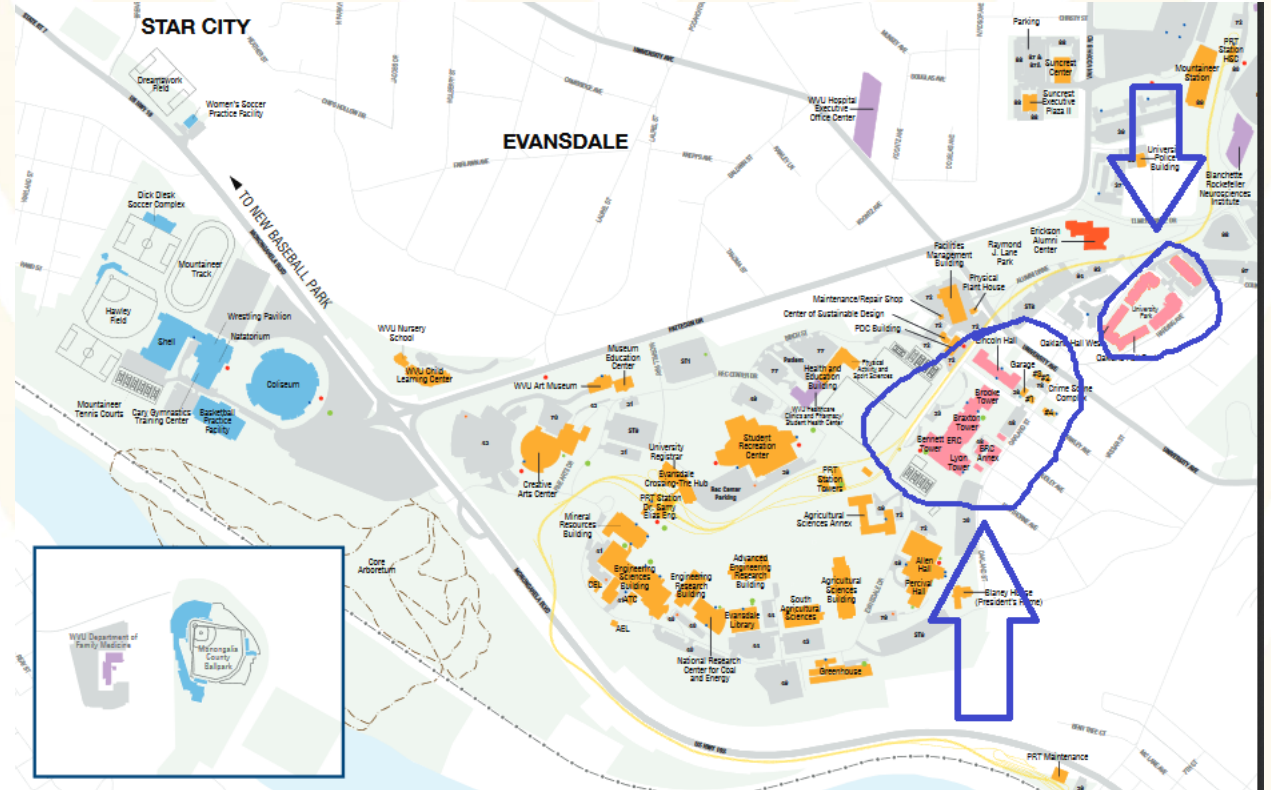

Housing and Residence Life

Eric O'Hara

Interim Director of Housing

Tyler Gailey

Interim Director of Residence Life

Trish Cendana

Executive Director of Housing and Residence Life

3 Neighborhoods - Evansdale

Evansdale

- Bennett Tower
- Braxton Tower
- Brooke Tower
- *Lyon Tower (offline)*
- Oakland East & Apartments
- Oakland West
- Lincoln Hall

3 Neighborhoods – Sunnyside & Downtown

Sunnyside

- Seneca Hall
- Summit Hall
- Honors Hall